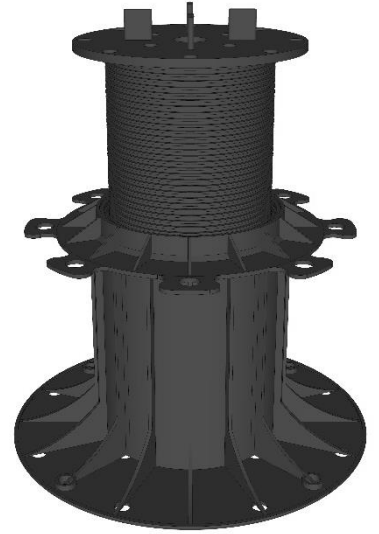

Adjustable Pedestal

General Features

Adjustable height	From 15 mm to 500 mm
Loading capacity	Minimum 1000 kg/pedestal (Central loading)
Materiel	Polypropylene (PP)
UV Resistance	
Slope correction	0%-15% (multithreaded 2%-3% elevation wedge)
Recycling	100%
Low temperature reaction	:-20 C
Sound insulation	25 DB
Fire reaction	Class E
Base	Diameter 200 mm, bottom base 314 cm2
Top	Diameter 120 mm, top base 113 cm2
Lifting	Diameter 104 mm
	Easy installation, disassembling and portability Fast drainage (open joint system) Design elasticity Service capacity for installation Service life : Thermoplastic for material

SPF1 SPF2 SPF3 SP15-30 SP0 SP1 SP2 SP3 SP3a SP4 SP4a SP5a SP6a SP7a SP8a

SP4a+ 1 SPR SP4a+ 2 SPR SP4a+ 3 SPR SP4a+ 4 SPR

Adjustable pedestals	
Code	Adjustment of Height
SP15-30	15-30 mm
SP0	26-35 mm
SP1	35-50 mm
SP2	50-80 mm
SP3	80-110 mm
SP3a	80-140 mm
SP4	140-200 mm
SP4a	140-260 mm
SP5a	200-320 mm
SP6a	260-380 mm
SP7a	320-440 mm
SP8a	380-500 mm

Fixed Pedestals	
Code	Height
SPF1	14 mm
SPF2	18 mm
SPF3	23 mm

Size of tile	Qty of pedestals/m2 (*)
40x40 cm	6,25
40x60 cm	4,17
50x50 cm	4
60x60 cm	2,78

Code	Description
SPR	Coupler 60 mm
EUS	Carcass holder
EUWF	Adjustable carcass holder 18 mm
EUWFH	Adjustable carcass holder 38 mm
SH10	Adjusting shim 1,3 mm
SH20	Adjusting shim 2 mm
SH50	Adjusting shim 5 mm
SC20	Slope corrector 2%
SC30	Slop corrector 3%
SCAUTO	Slope corrector automatic Max 4%
J20	Joint demountable 2 mm
J30	Joint demountable 3 mm
J47	Joint demountable 4,7 mm
J60	Joint demountable 6 mm
J80	Joint demountable 8 mm
J100	Joint demountable 10 mm
JPS30	Joint plus 3 mm
JPS47	Joint plus 4,7 mm
T1	Clips for hidden fixation for joist
LCS	Lock