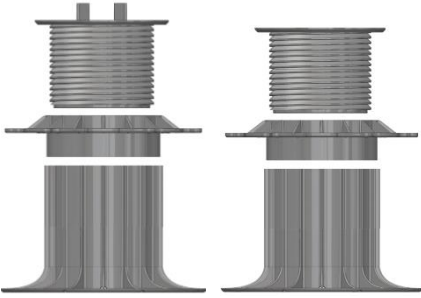

SP4

140-200 mm

Weight (gr)/Item
396

Quantity / Box
18

Dimension (cm) / Box : 61x41x46,5
Net weight (kg)/Box : 7,13
Gross weight (kg)/Box : 8,28

Box/ Pallet
25

Quantity/
Pallet
450