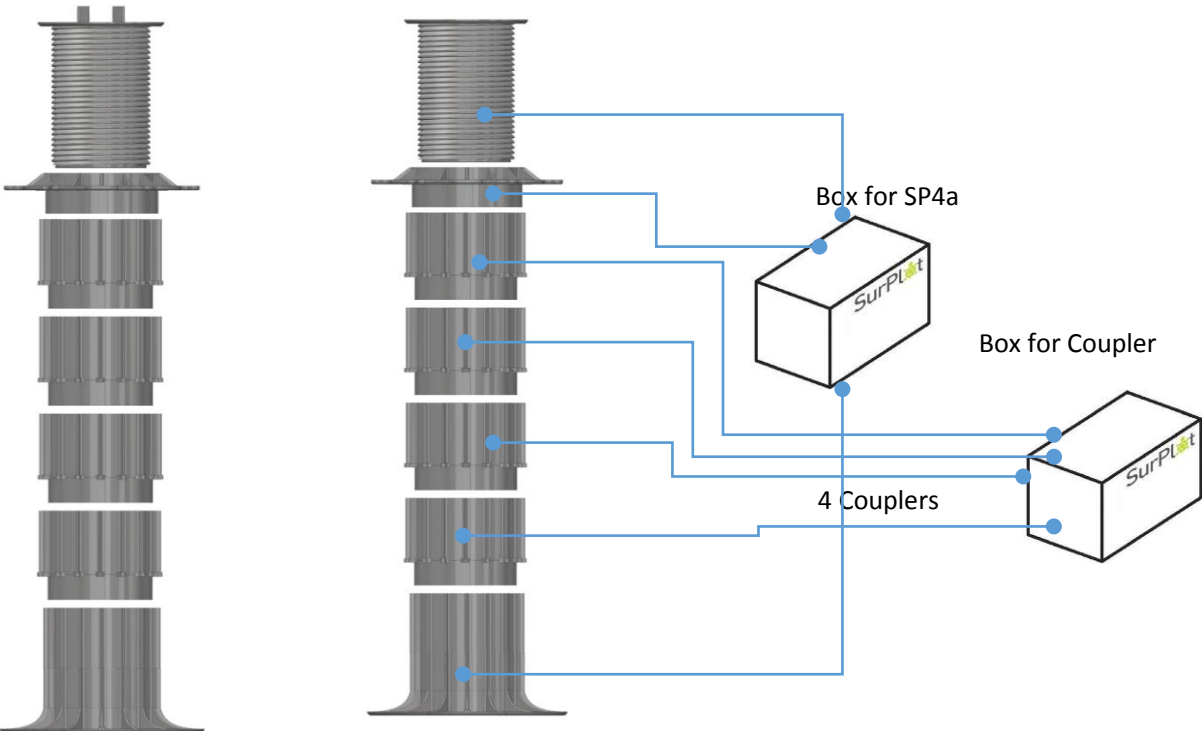

SP5a

200-320 mm

SP5a = SP4a+1 SPR

SP6a

260-380 mm

SP6a = SP4a+2 SPR

SP7a

320-440 mm

SP7a = SP4a+3SPR

SP8a

380-500 mm

SP8a = SP4a+4SPR

EUS

H=18 mm

Carcass Holder

Weight (gr)/Item
20,4