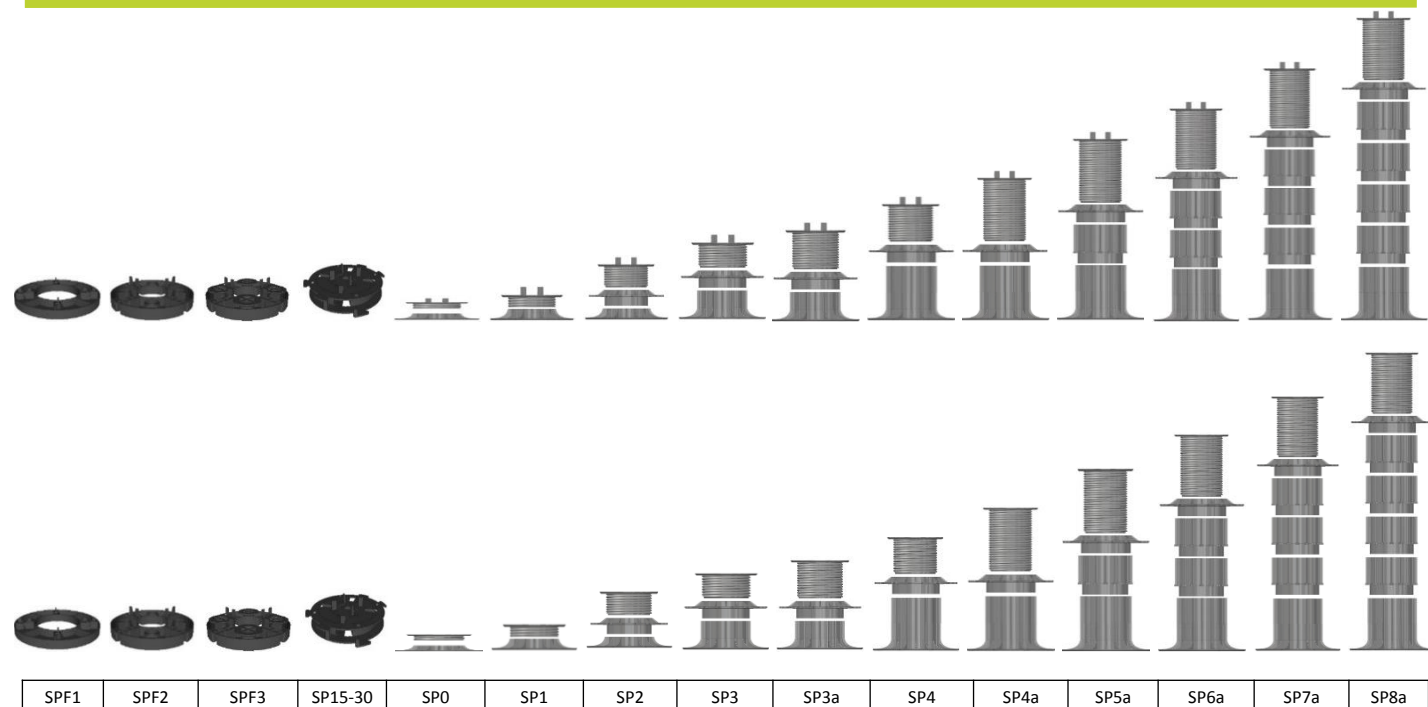

Adjustable Pedestal

General Features

Adjustable height	From 15 mm to 500 mm
Loading capacity	Minimum 1000 kg/pedestal (Central loading)
Materiel	Polypropylene (PP)
UV Resistance	
Slope correction	0%-15% (multithreaded 2%-3% elevation wedge)
Recycling	100%
Low temperature reaction	:-20 C
Sound insulation	25 DB
Fire reaction	Class E
Base	Diameter 200 mm, bottom base 314 cm2
Top	Diameter 120 mm, top base 113 cm2
Lifting	Diameter 104 mm
	Easy installation, disassembling and portability Fast drainage (open joint system) Design elasticity Service capacity for installation Service life : Thermoplastic for material

SPF1 SPF2 SPF3 SP15-30 SP0 SP1 SP2 SP3 SP3a SP4 SP4a SP5a SP6a SP7a SP8a

SP4a+ 1 SPR SP4a+ 2 SPR SP4a+ 3 SPR SP4a+ 4 SPR

Adjustable pedestals	
Code	Adjustment of Height
SP15-30	15-30 mm
SP0	26-35 mm
SP1	35-50 mm
SP2	50-80 mm
SP3	80-110 mm
SP3a	80-140 mm
SP4	140-200 mm
SP4a	140-260 mm
SP5a	200-320 mm
SP6a	260-380 mm
SP7a	320-440 mm
SP8a	380-500 mm