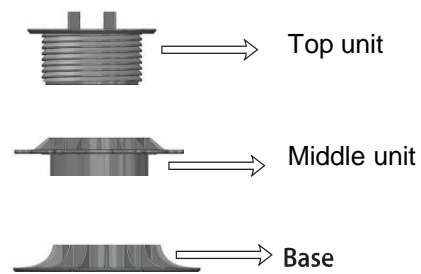

Adjustable Pedestal

General Features

Adjustable height	From 15 mm to 500 mm
Loading capacity	Minimum 1000 kg/pedestal (Central loading)
Materiel	Polypropylene (PP)
UV Resistance	
Slope correction	0%-15% (multithreaded 2%-3% elevation wedge)
Recycling	100%
Low temperature reaction	:-20 C
Sound insulation	25 DB
Fire reaction	Class E
Base	Diameter 200 mm, bottom base 314 cm2
Top	Diameter 120 mm, top base 113 cm2
Lifting	Diameter 104 mm
	Easy installation, disassembling and portability Fast drainage (open joint system) Design elasticity Service capacity for installation Service life : Thermoplastic for material

SPF1 SPF2 SPF3 SP15-30 SP0 SP1 SP2 SP3 SP3a SP4 SP4a SP5a SP6a SP7a SP8a

SP4a+ 1 SPR SP4a+ 2 SPR SP4a+ 3 SPR SP4a+ 4 SPR

Adjustable pedestals	
Code	Adjustment of Height
SP15-30	15-30 mm
SP0	26-35 mm
SP1	35-50 mm
SP2	50-80 mm
SP3	80-110 mm
SP3a	80-140 mm
SP4	140-200 mm
SP4a	140-260 mm
SP5a	200-320 mm
SP6a	260-380 mm
SP7a	320-440 mm
SP8a	380-500 mm