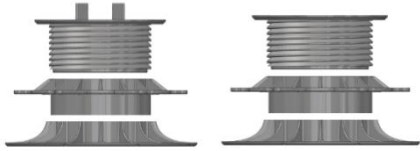

SP2

50-80 mm

Weight (gr)/Item
264

Quantity / Box
48