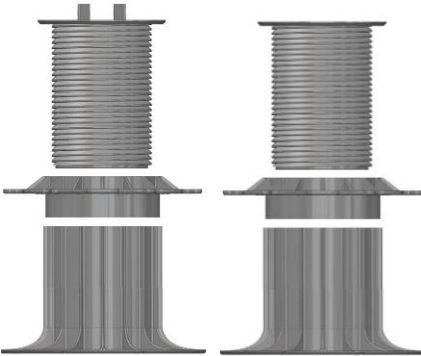

Weight (gr)/Item
507

Quantity / Box
18

Dimension (cm) / Box : 61x41x46,5
Net weight (kg)/Box : 9,13
Gross weight (kg)/Box : 10,28

Box/ Pallet
25

Quantity/
Pallet
450