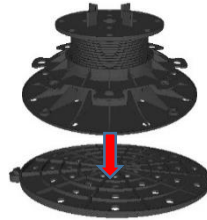

SC20

2%

Slope corrector

Weight (gr)/Item
90