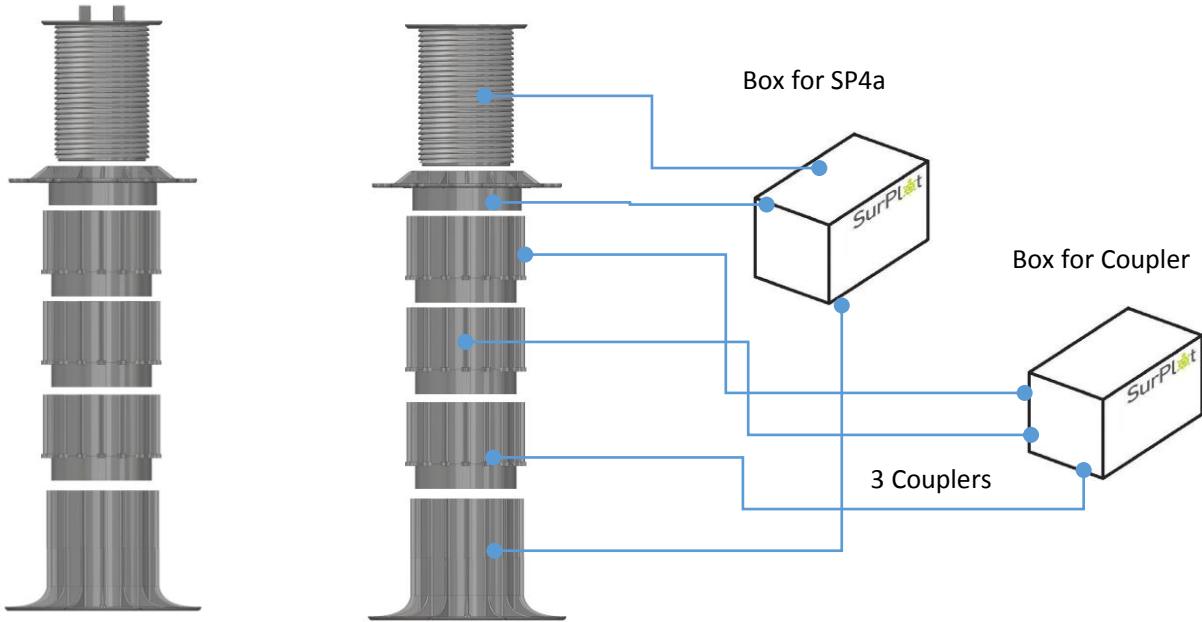

SP5a

200-320 mm

SP5a = SP4a+1 SPR

SP6a

260-380 mm

SP6a = SP4a+2 SPR

SP7a

320-440 mm

SP7a = SP4a+3SPR

SP8a

380-500 mm

SP8a = SP4a+4SPR

EUS

H=18 mm

Carcass Holder

Weight (gr)/Item
20,4