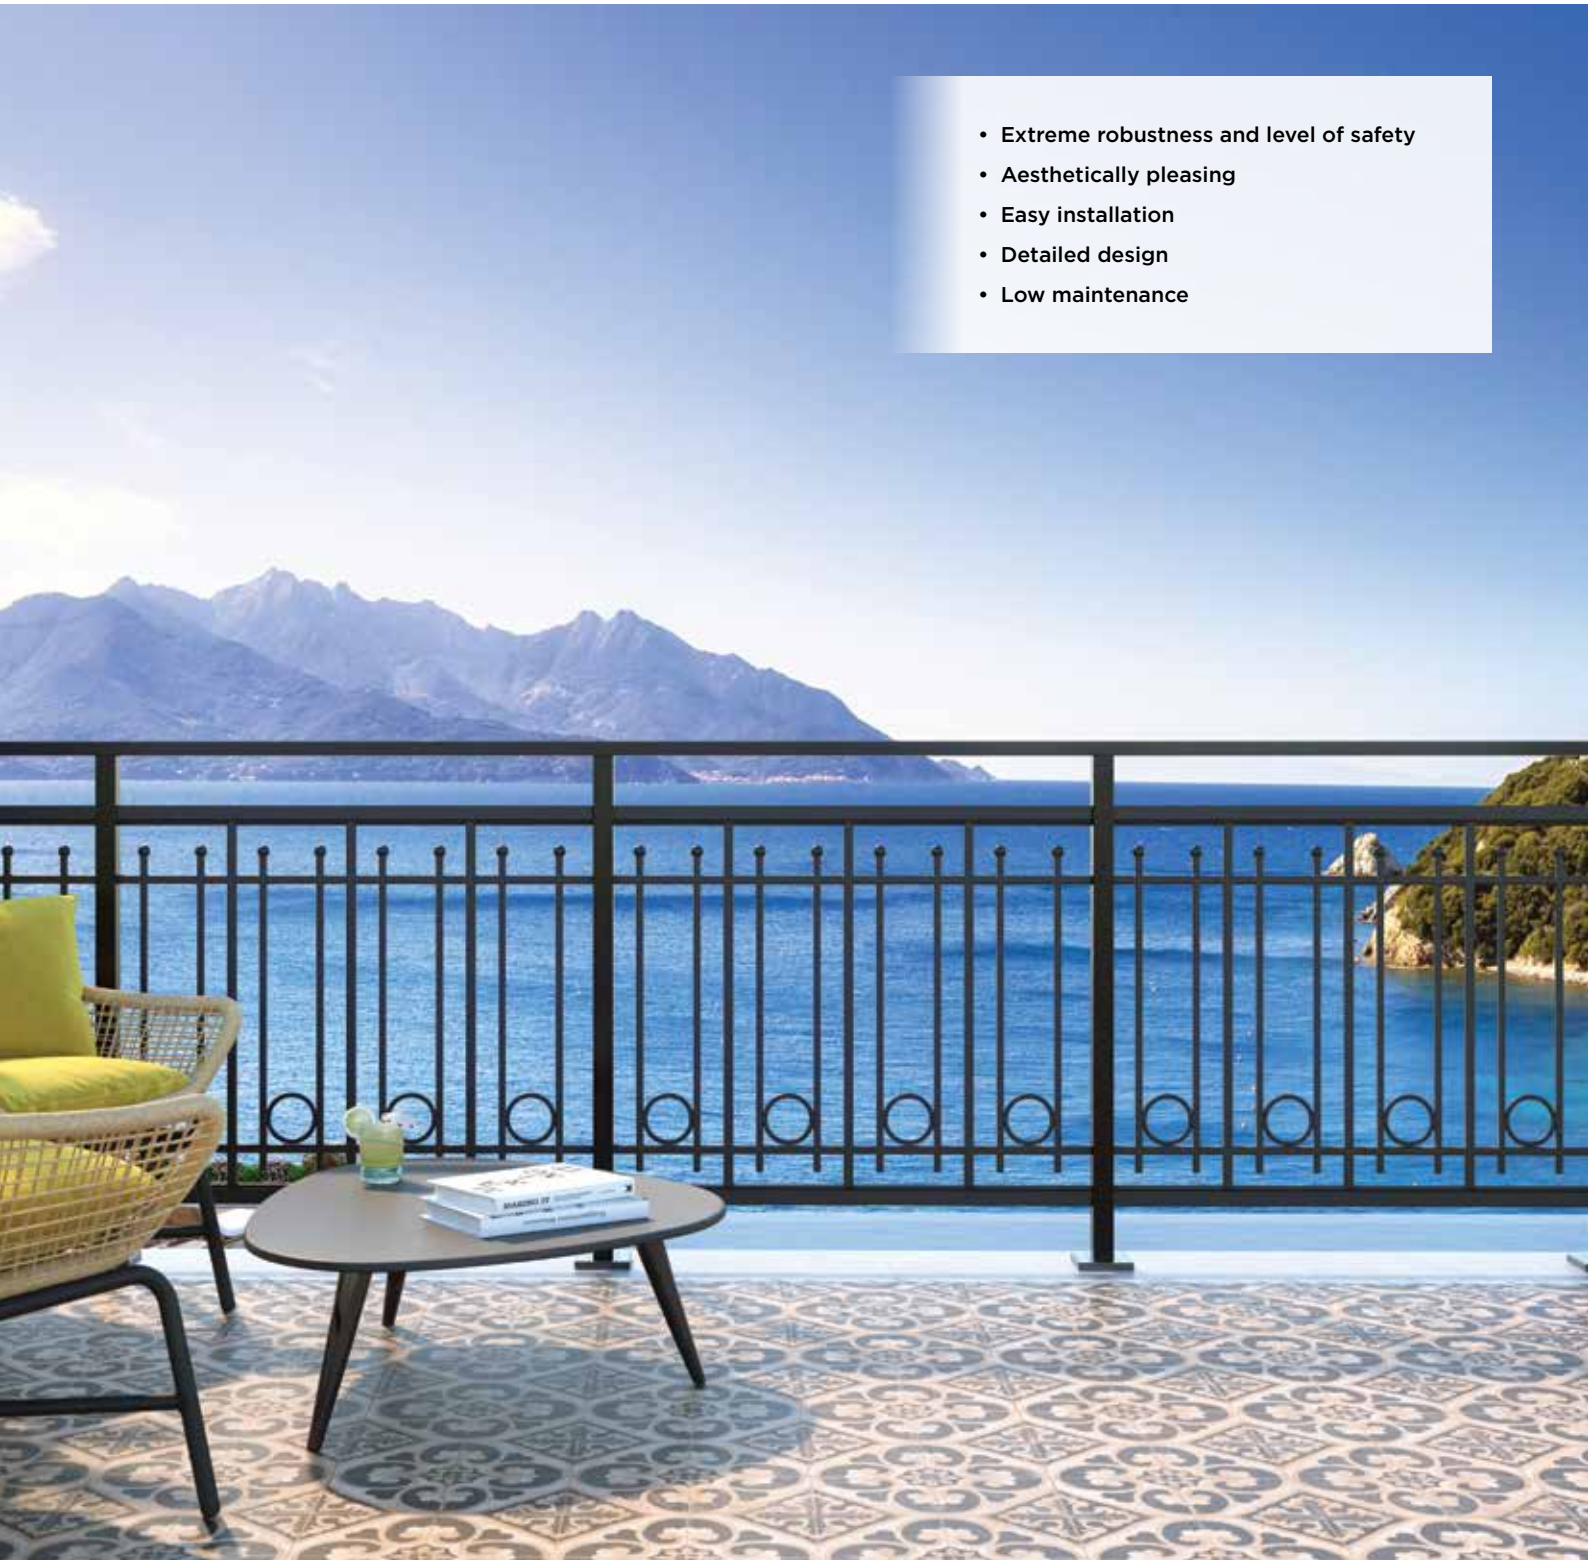

# CLASSIC LINE

*Classic railings with a new vision.*

- Extreme robustness and level of safety
- Aesthetically pleasing
- Easy installation
- Detailed design
- Low maintenance

# CLASSIC LINE

*Classic railings with a new vision.*

## *The Al-Flex edition*

A selection of 17 unique models in various dimensions is the perfect solution for staircases as well as terraces.