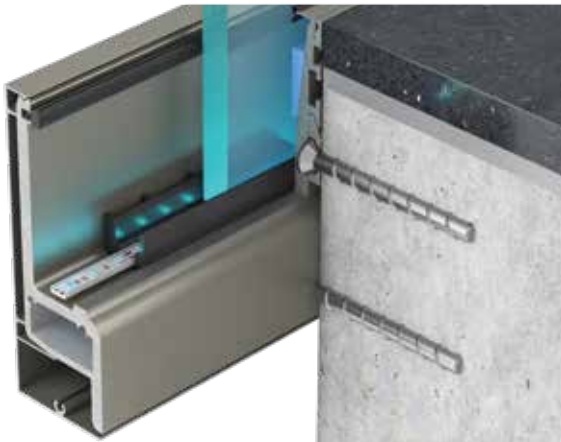

- Uninterrupted view
- Exceptional resistance and increased level of security with certified performance for residential as well as commercial and heavy traffic areas (≥ 3 KN/m)
- Glass alignment for perfectly straight lines, with or without handrail
- Wide range of solutions and surface finishes
- Quick and easy installation
- Perfect choice for contemporary homes. Hotels, shopping malls. Public buildings and outdoor spaces

Crystalline[®]

railing system

Glass balustrade systems, highly aesthetic with maximum stability

CRYSTAL LINE glass balustrades create an almost invisible barrier between the viewer and the view. There is no limitation of lengths or sizes and requires no posts or handrails at all. The safety of our products is constantly tested at our own laboratory as well as through leading international laboratories.

We offer more than 16 different solutions for glass balustrades to select from, suitable for all types of installation. Available in anodized finishes as well as powder coated, with the option of top handrail.

More than 200 projects around the world have chosen to implement CRYSTAL LINE glass balustrades in their buildings, and the list is growing. The most stringent safety requirements for strength and quality are met and guaranteed as CRYSTAL LINE has received multiple certifications for its performance.