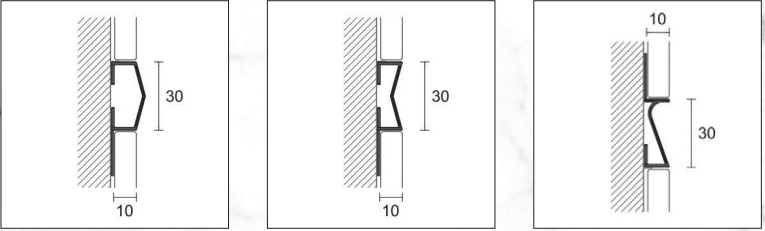

AV/1
AVK/1

AV/2
AVK/2

AS
ASK