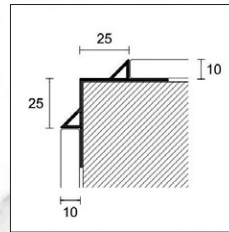

Aluminium profile with a distinctive square section, designed to define the external corners of ceramic coverings very clearly. Available in bright satin titanium and white ST, this profile is the best choice to highlight large-size ceramic slabs in a determined but elegant way and to create special geometrical effects.