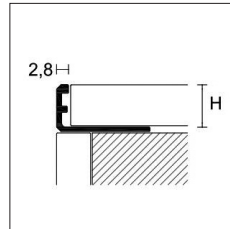

Proangle XL Design ZD, protezione essenziale. Proangle XL Design ZD, essential protection.

Profilo per la chiusura dei bordi esterni di tavoli, top cucina e bagno. Con una speciale sagoma che, grazie alla bisellatura, risulta stondata su entrambi gli spigoli a vista.
Disponibile in alluminio brill. satinato titanio, bianco ST, nero ST e in 9 nuove finiture: 6 originali effetti cemento, 2 speciali tonalità metallo e un bianco caratterizzato da una colorazione straordinariamente piena ed uniforme.
Per risultati di grande effetto, è disponibile anche la versione ZDK in ottone cromato.

Profile for the edging of the external corners of tables, kitchen or bathroom tops. With a special shape that, thanks to the bevel, is rounded on both the exposed corners.
Available in bright satin titanium, white ST, black ST and in 9 new finishes: 6 original cement effects, 2 special metal tonalities and a white characterized by an extremely solid and full colour.
For a result of great effect, it is also available the ZDK version in chromium-plated brass.

ZD/
ZDK/