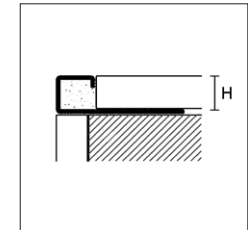

Proangle Q XL Design ZQVN, eleganza netta. Proangle Q XL Design ZQVN, clear elegance.

Profilo in alluminio dalla forma squadrata, che chiude in maniera netta ed elegante gli angoli esterni dei rivestimenti in ceramica. Disponibile in 9 nuove finiture che si aggiungono al bianco ST e al nero ST: 6 originali effetti cemento, 2 speciali tonalità metallo e un bianco caratterizzato da una colorazione straordinariamente uniforme e piena.

Aluminium profile with a square shape, that edges the external corners of ceramic coverings in a clear and elegant way. In addition to white ST and black ST, it is available in 9 new finishes: 6 original cement effects, 2 special metal tonalities and a white characterized by an extremely solid and full colour.

ZQVN/