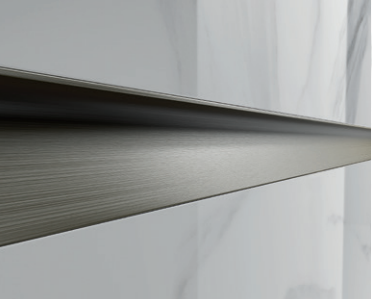

Prolist XL Design, esaltatore di superfici. Prolist XL Design, surfaces' enhancer.

Listelli decorativi che valorizzano le lastre di grande formato, esaltandone le superfici. Grazie alla loro particolare sezione, creano originali giochi di luce che li trasformano in veri e propri elementi decorativi. Disponibili in alluminio, con diverse finiture, e in ottone cromato.

Decorative listellos that add value to large-size ceramic slabs, thus highlighting their surfaces. Thanks to their particular section, these profiles create original plays of light which transform them into real decorative elements. Available in aluminium, with different finishes, and in chromium-plated brass.

AS