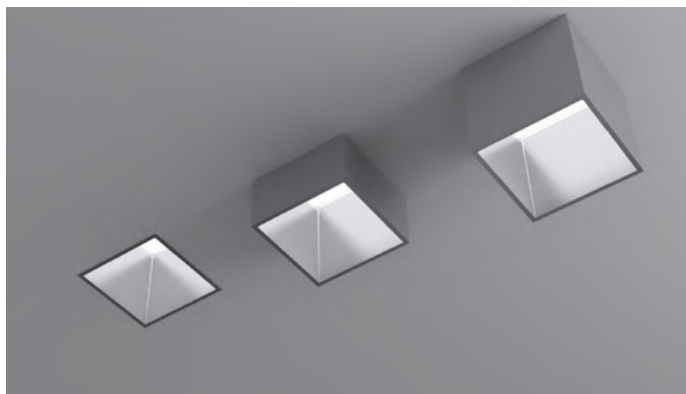

Cronus-S

SKU: ISS-451 Categories: [Interior](#), [Trimless Series](#)

FEATURES

Mechanical

Body: Aluminium
Finish: Electrostatic powder painted
Installation: Trimless recessed mounted
Diffuser: Transparent safety glass
Optics: Aluminium reflector

Electrical

Driver: LED driver with external connection
Light source: COB LED
Frequency: 220-240V 50/60 Hz
Lifetime: 50.000 hours
P_f>0.90
Operating Temperature: -20 / +50

Options

Semi-recessed or surface mounting options
RAL selection
CRI>90
CRI>97
DALI
0-10V / 1-10V
Casambi
Emergency kit / CBS connection
GST connector

Optical

Beam angle: 15-30-45 degrees
UGR: <19
CRI>80
McAdams Step<3